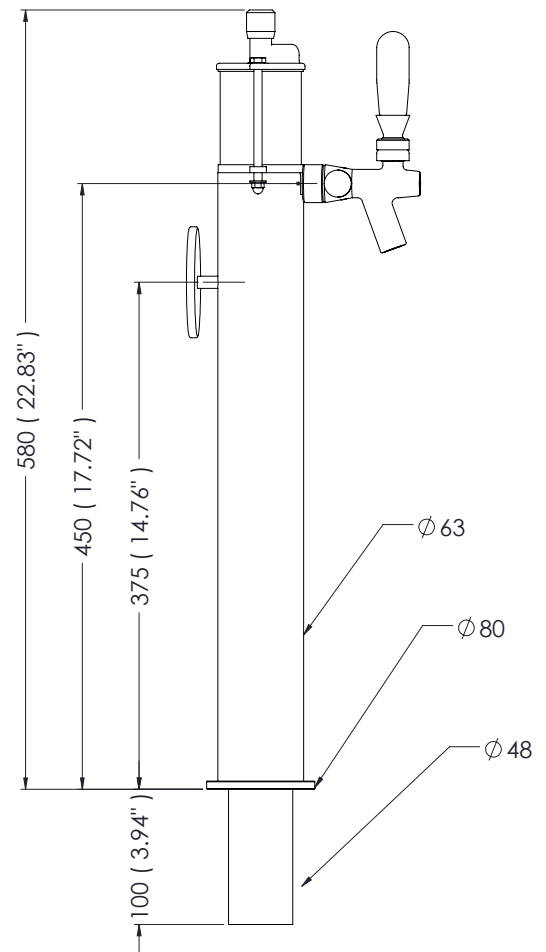

Bracton Industries (NSW) Pty Limited
50 - 54 Chard Road, Brookvale NSW 2100
Phone +61 2 9938 1800

www.bracton.com