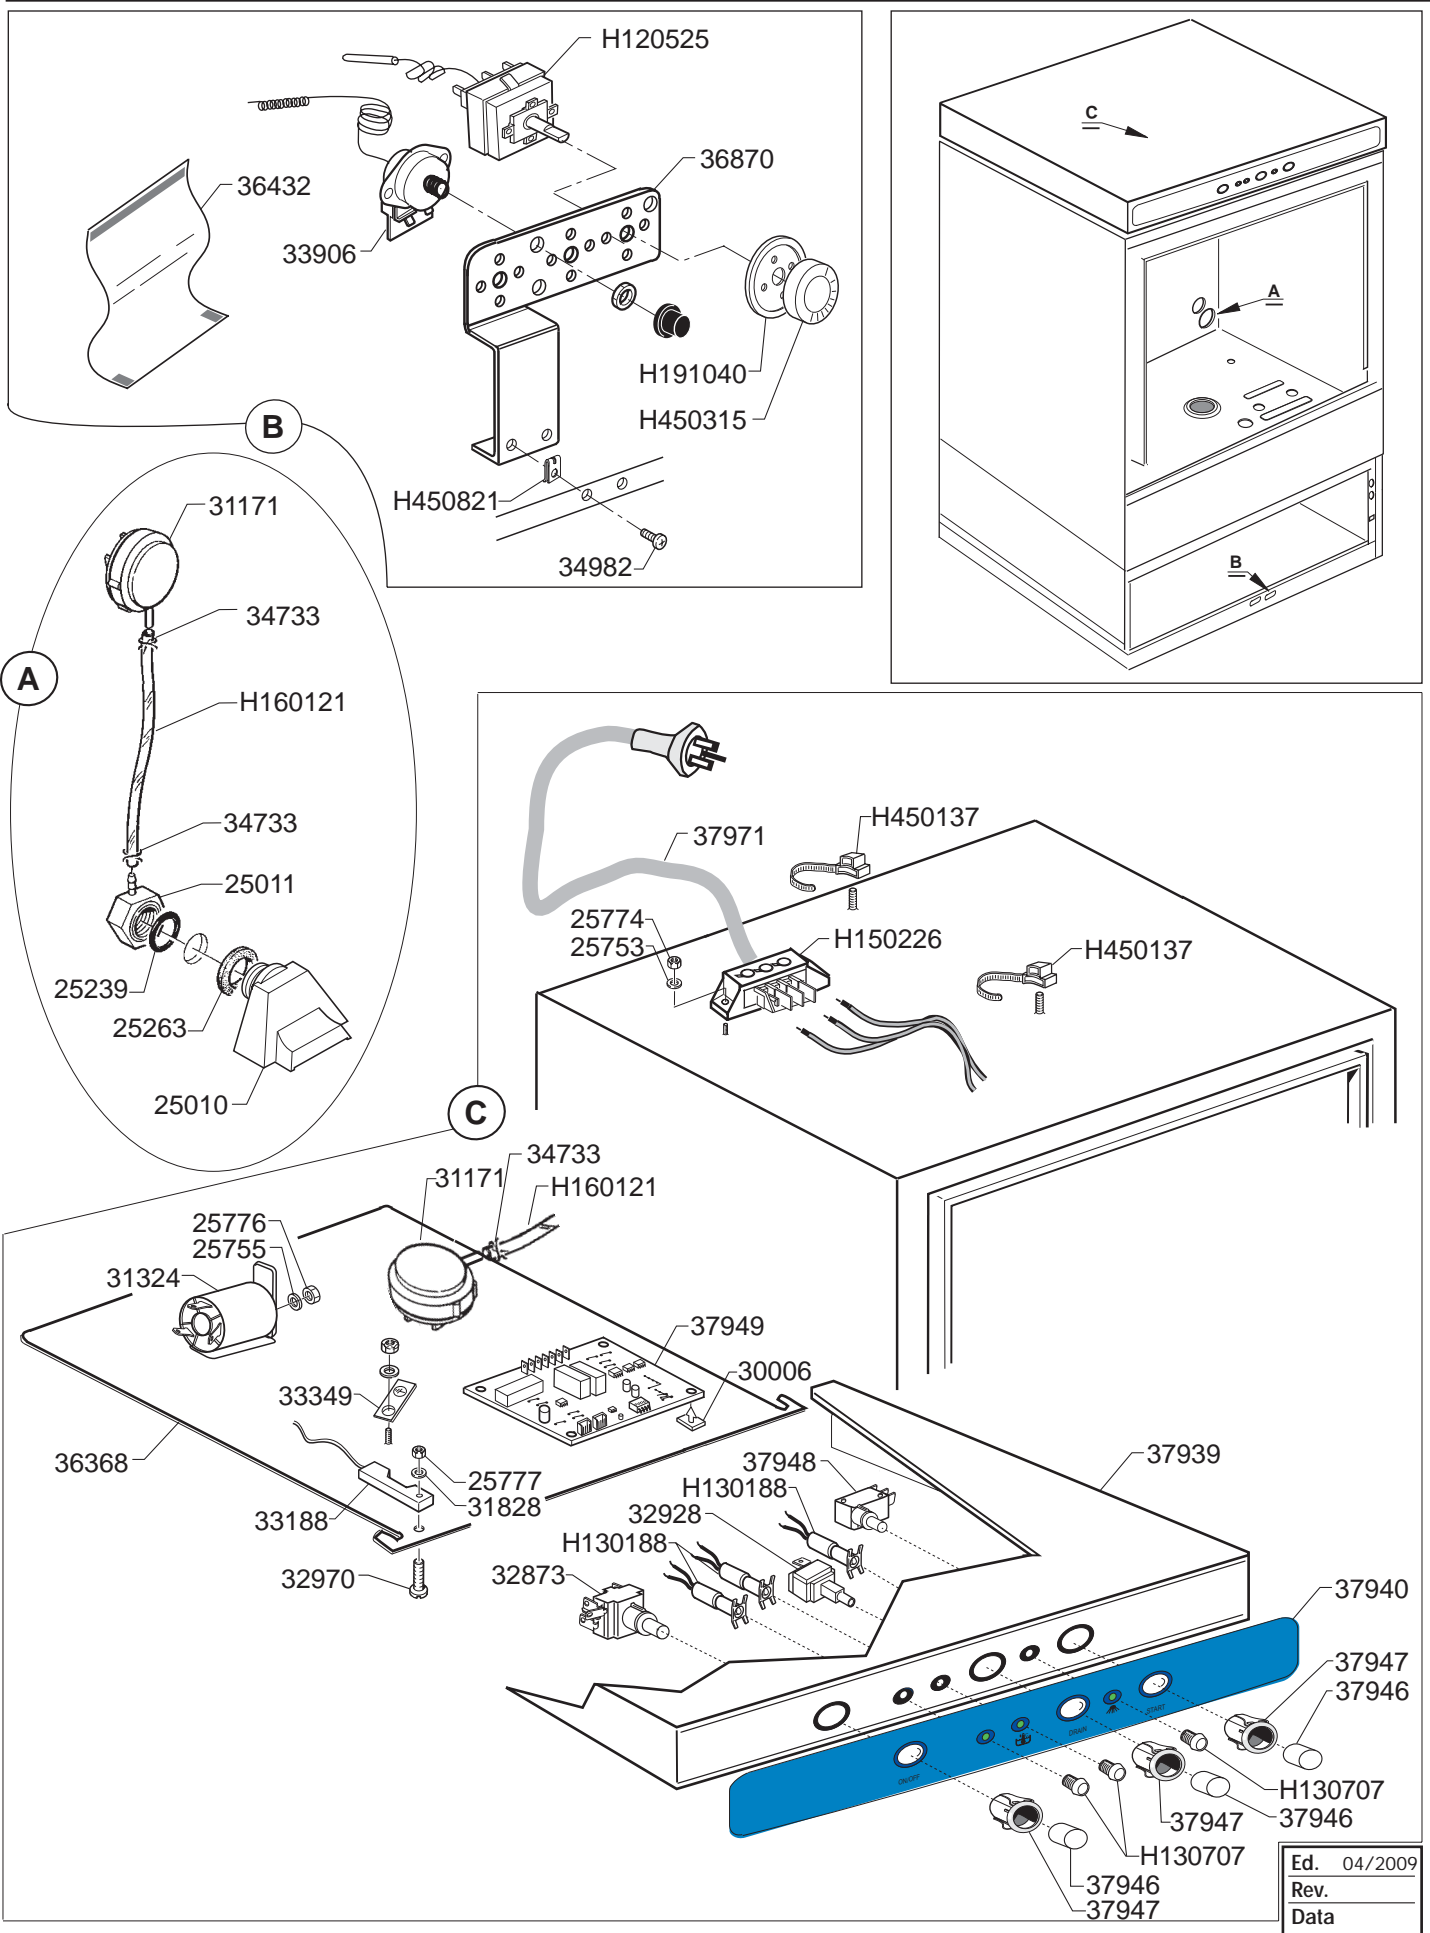

SPARE PARTS

***Espresso Dishwasher
(C35E)***

Ed. 04/2009

HOOD

FIG. 1
Espresso Dishwasher

DOOR COMPONENT

FIG. 2
Espresso Dishwasher

CONTROL BOX

FIG. 3
 Espresso Dishwasher

RINSE ASSEMBLY

FIG. 4
 Espresso Dishwasher

TANK

FIG. 5
 Espresso Dishwasher

WASH PUMP

FIG. 6
Espresso Dishwasher

DRAIN PUMP