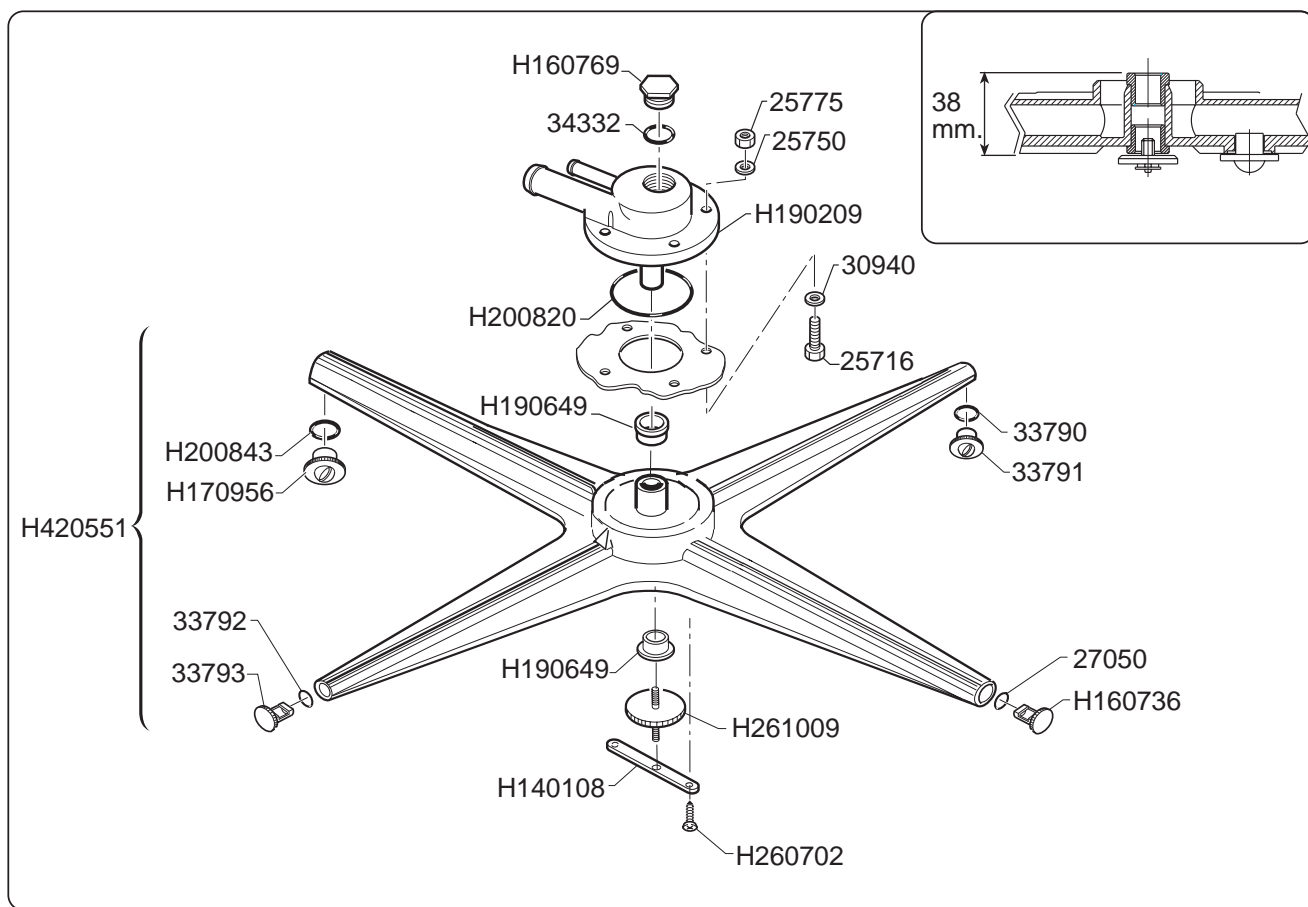

SPARE PARTS

***Espresso Dishwasher
(C35E)***

Ed. 04/2009

HOOD

FIG. 1
Espresso Dishwasher

DOOR COMPONENT

FIG. 2
Espresso Dishwasher

CONTROL BOX

FIG. 3
 Espresso Dishwasher

RINSE ASSEMBLY

FIG. 4
 Espresso Dishwasher

TANK

FIG. 5
 Espresso Dishwasher

WASH PUMP

FIG. 6
Espresso Dishwasher

DRAIN PUMP