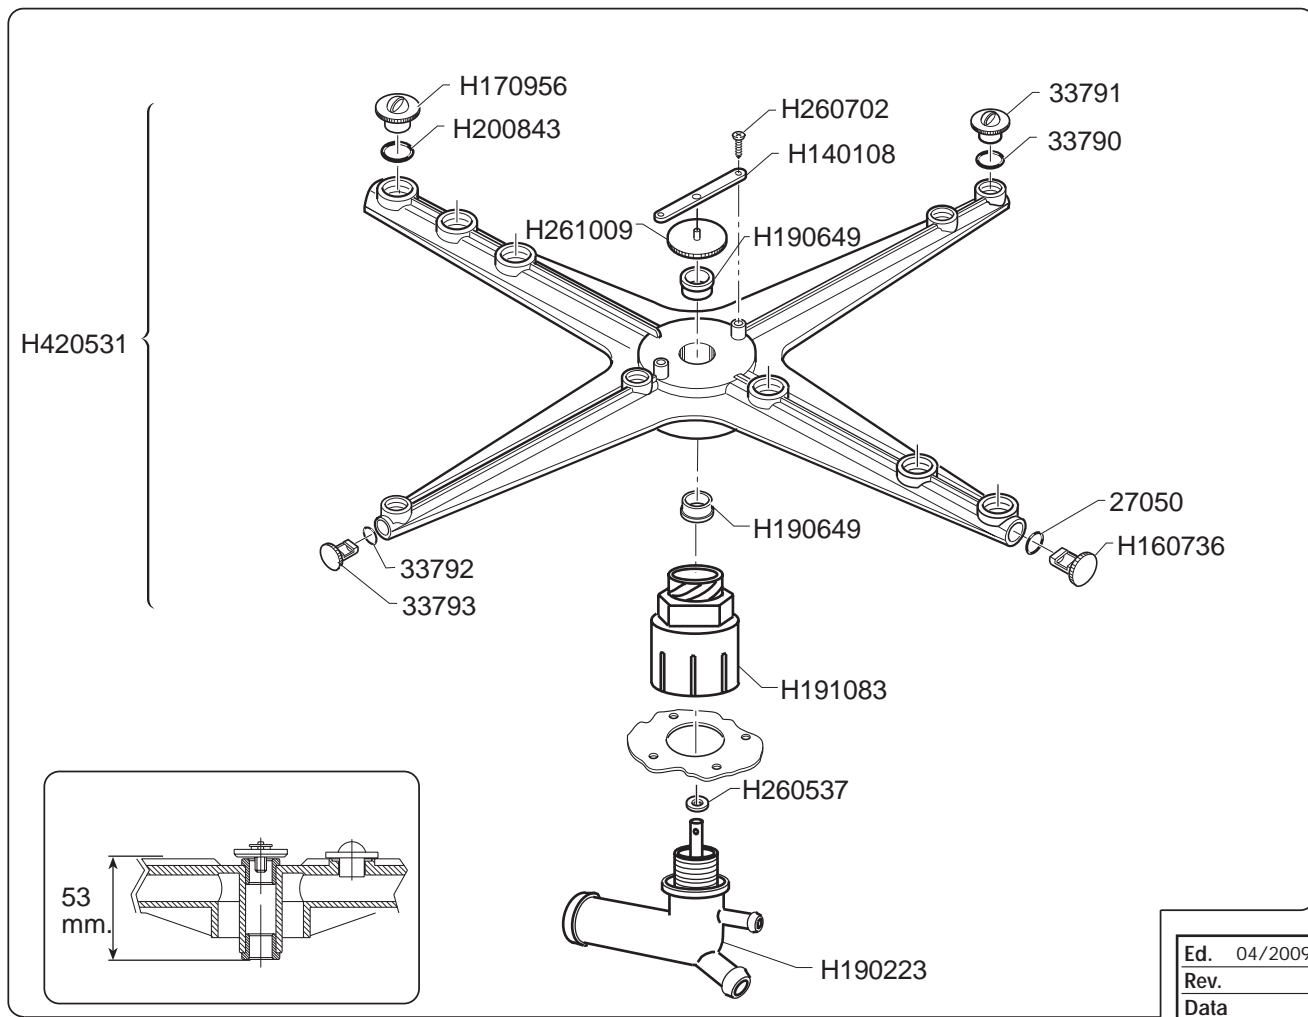

SPARE PARTS

***Espresso Dishwasher
(C35E)***

Ed. 04/2009

HOOD

FIG. 1
Espresso Dishwasher

DOOR COMPONENT

FIG. 2
Espresso Dishwasher

CONTROL BOX

FIG. 3
 Espresso Dishwasher

RINSE ASSEMBLY

FIG. 4
 Espresso Dishwasher

TANK

FIG. 5
 Espresso Dishwasher

WASH PUMP

FIG. 6
Espresso Dishwasher

DRAIN PUMP