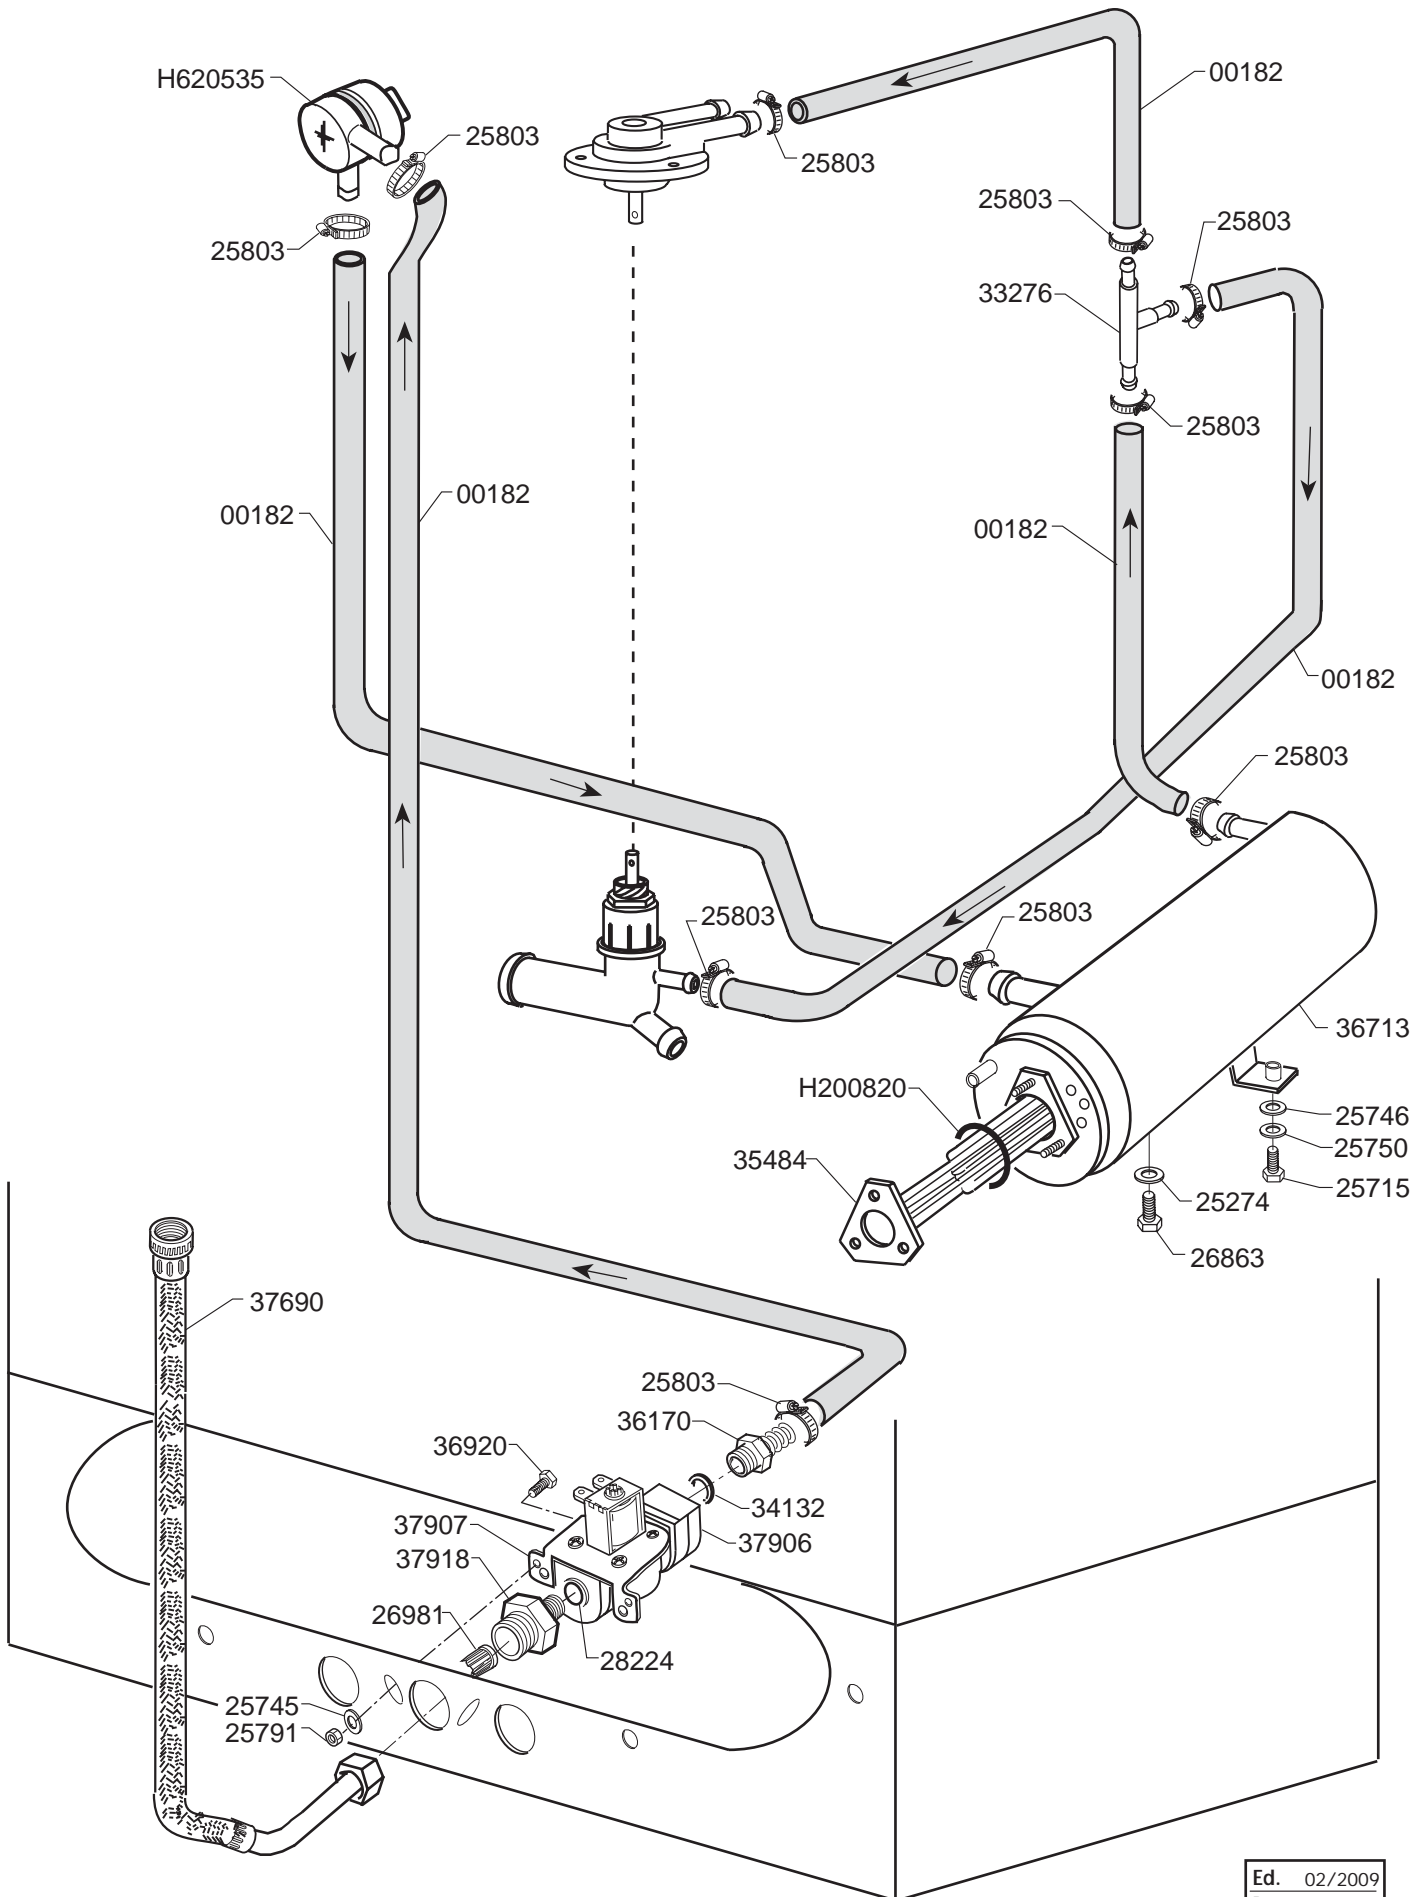

SPARE PARTS

***Espresso Dishwasher
(C35E)***

Ed. 04/2009

HOOD

FIG. 1
Espresso Dishwasher

DOOR COMPONENT

FIG. 2
Espresso Dishwasher

CONTROL BOX

FIG. 3
 Espresso Dishwasher

RINSE ASSEMBLY

FIG. 4
 Espresso Dishwasher

TANK

FIG. 5
 Espresso Dishwasher

WASH PUMP

FIG. 6
Espresso Dishwasher

DRAIN PUMP

FIG. 8

Espresso Dishwasher