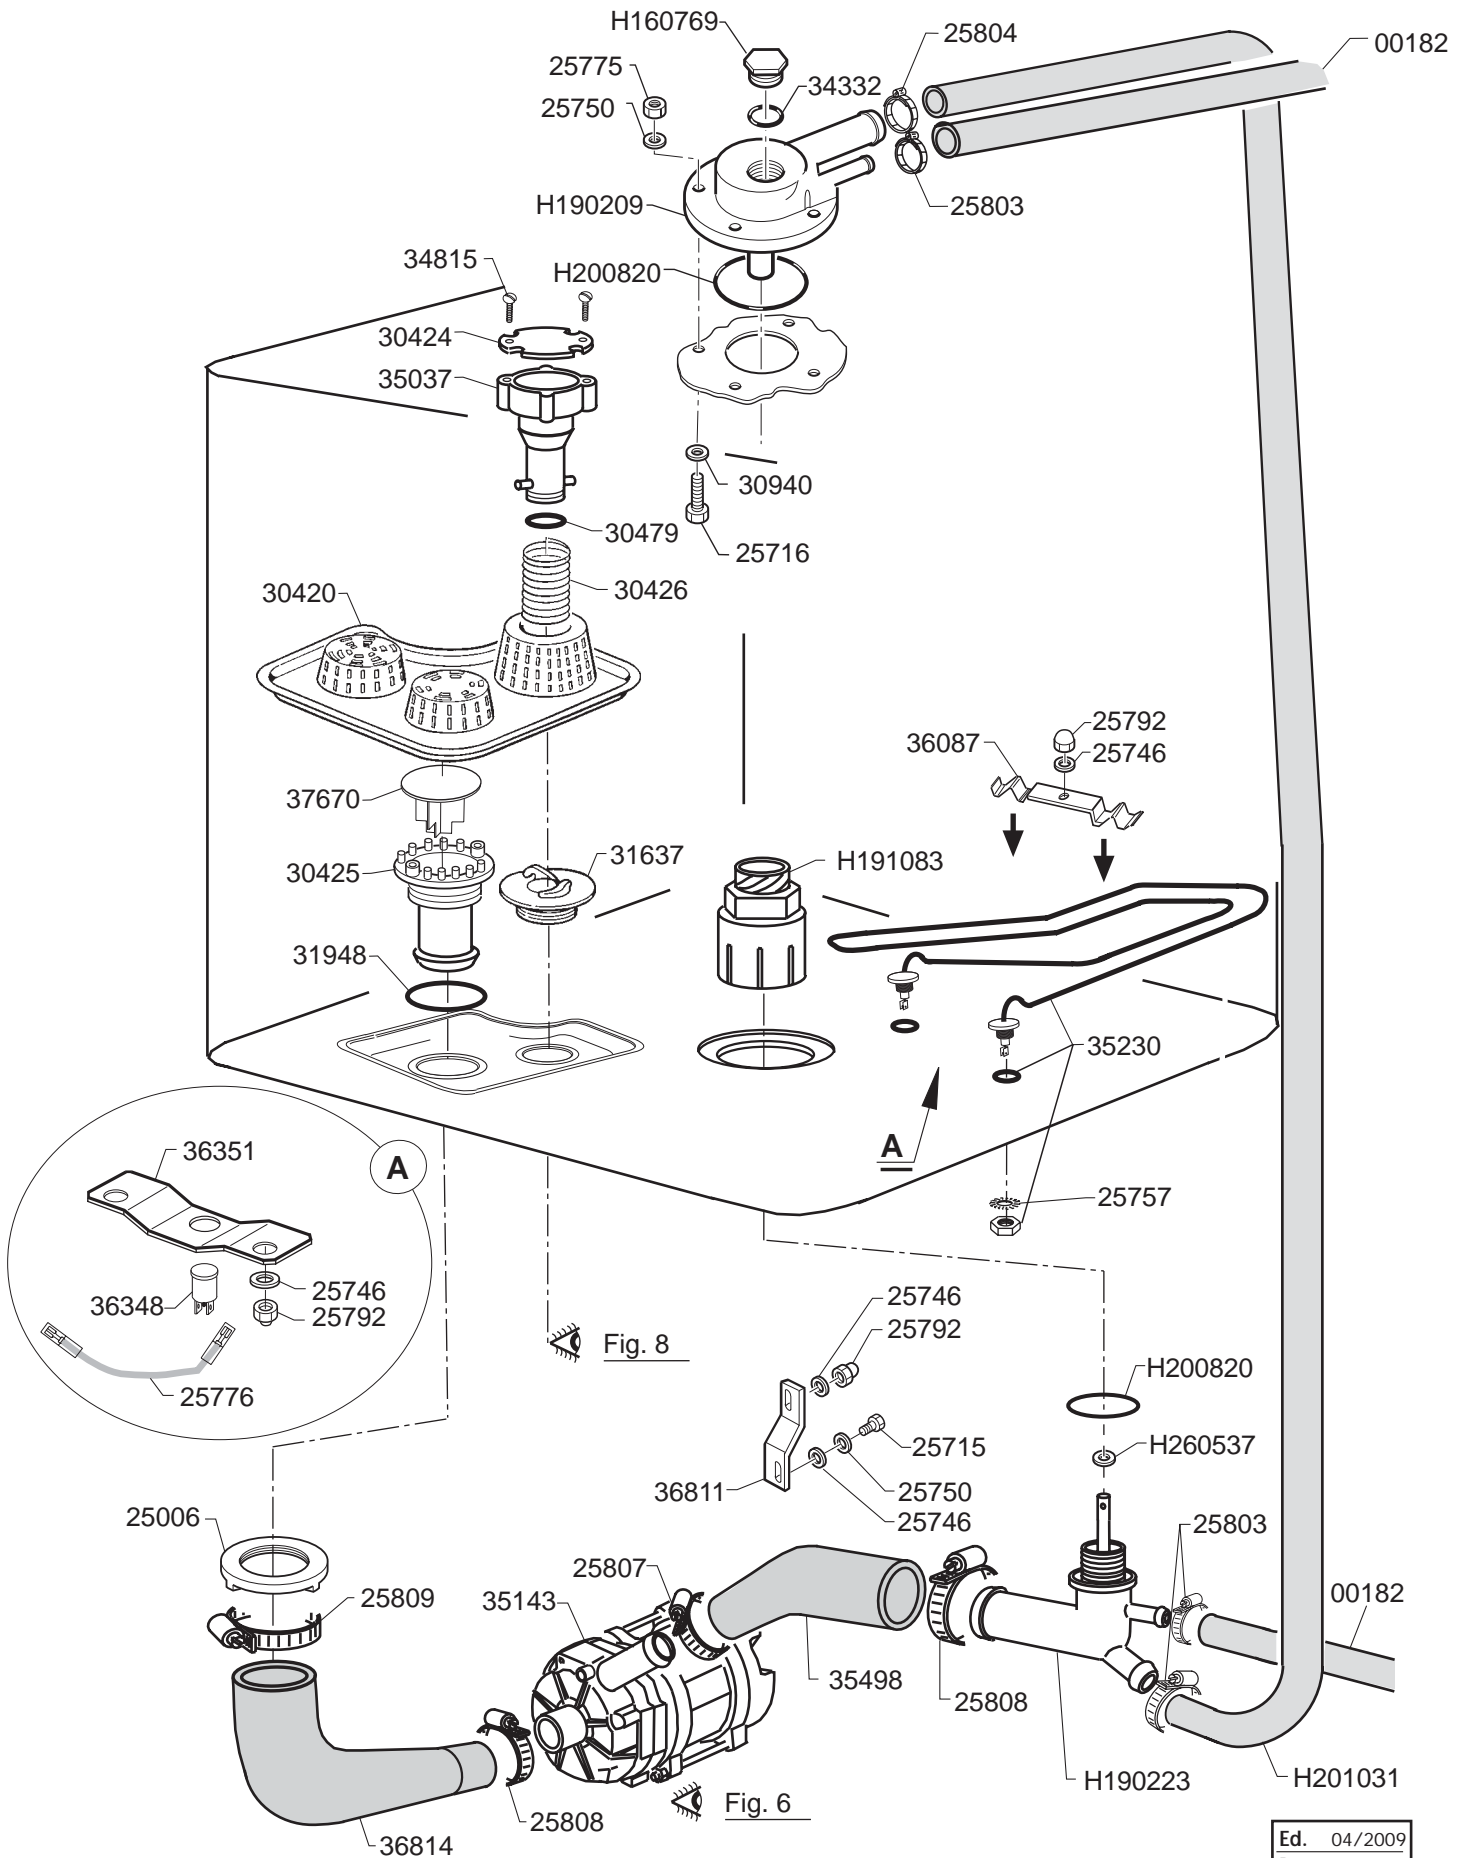

SPARE PARTS

***Espresso Dishwasher
(C35E)***

Ed. 04/2009

HOOD

FIG. 1
Espresso Dishwasher

DOOR COMPONENT

FIG. 2
Espresso Dishwasher

CONTROL BOX

FIG. 3
 Espresso Dishwasher

RINSE ASSEMBLY

FIG. 4
 Espresso Dishwasher

TANK

FIG. 5
 Espresso Dishwasher

WASH PUMP

FIG. 6
Espresso Dishwasher

DRAIN PUMP