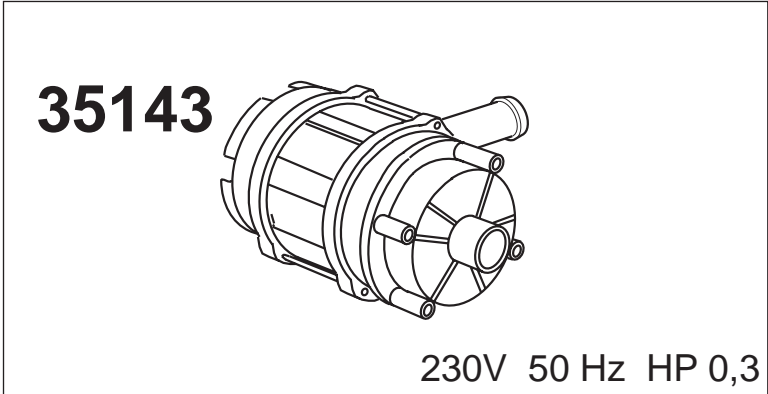

WASH PUMP

FIG. 6
Espresso Dishwasher