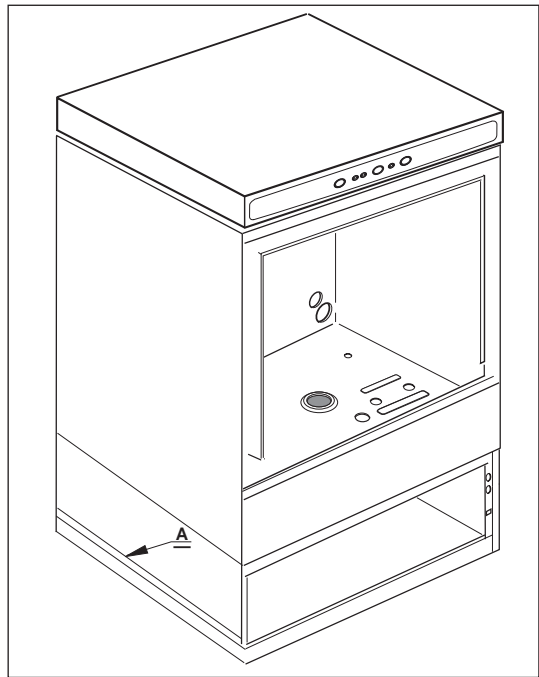

SPARE PARTS

***Espresso Dishwasher
(C35E)***

Ed. 04/2009

HOOD

FIG. 1
Espresso Dishwasher

DOOR COMPONENT

FIG. 2
Espresso Dishwasher

CONTROL BOX

FIG. 3
 Espresso Dishwasher

RINSE ASSEMBLY

FIG. 4
 Espresso Dishwasher

TANK

FIG. 5
 Espresso Dishwasher

WASH PUMP

FIG. 6
Espresso Dishwasher

DRAIN PUMP