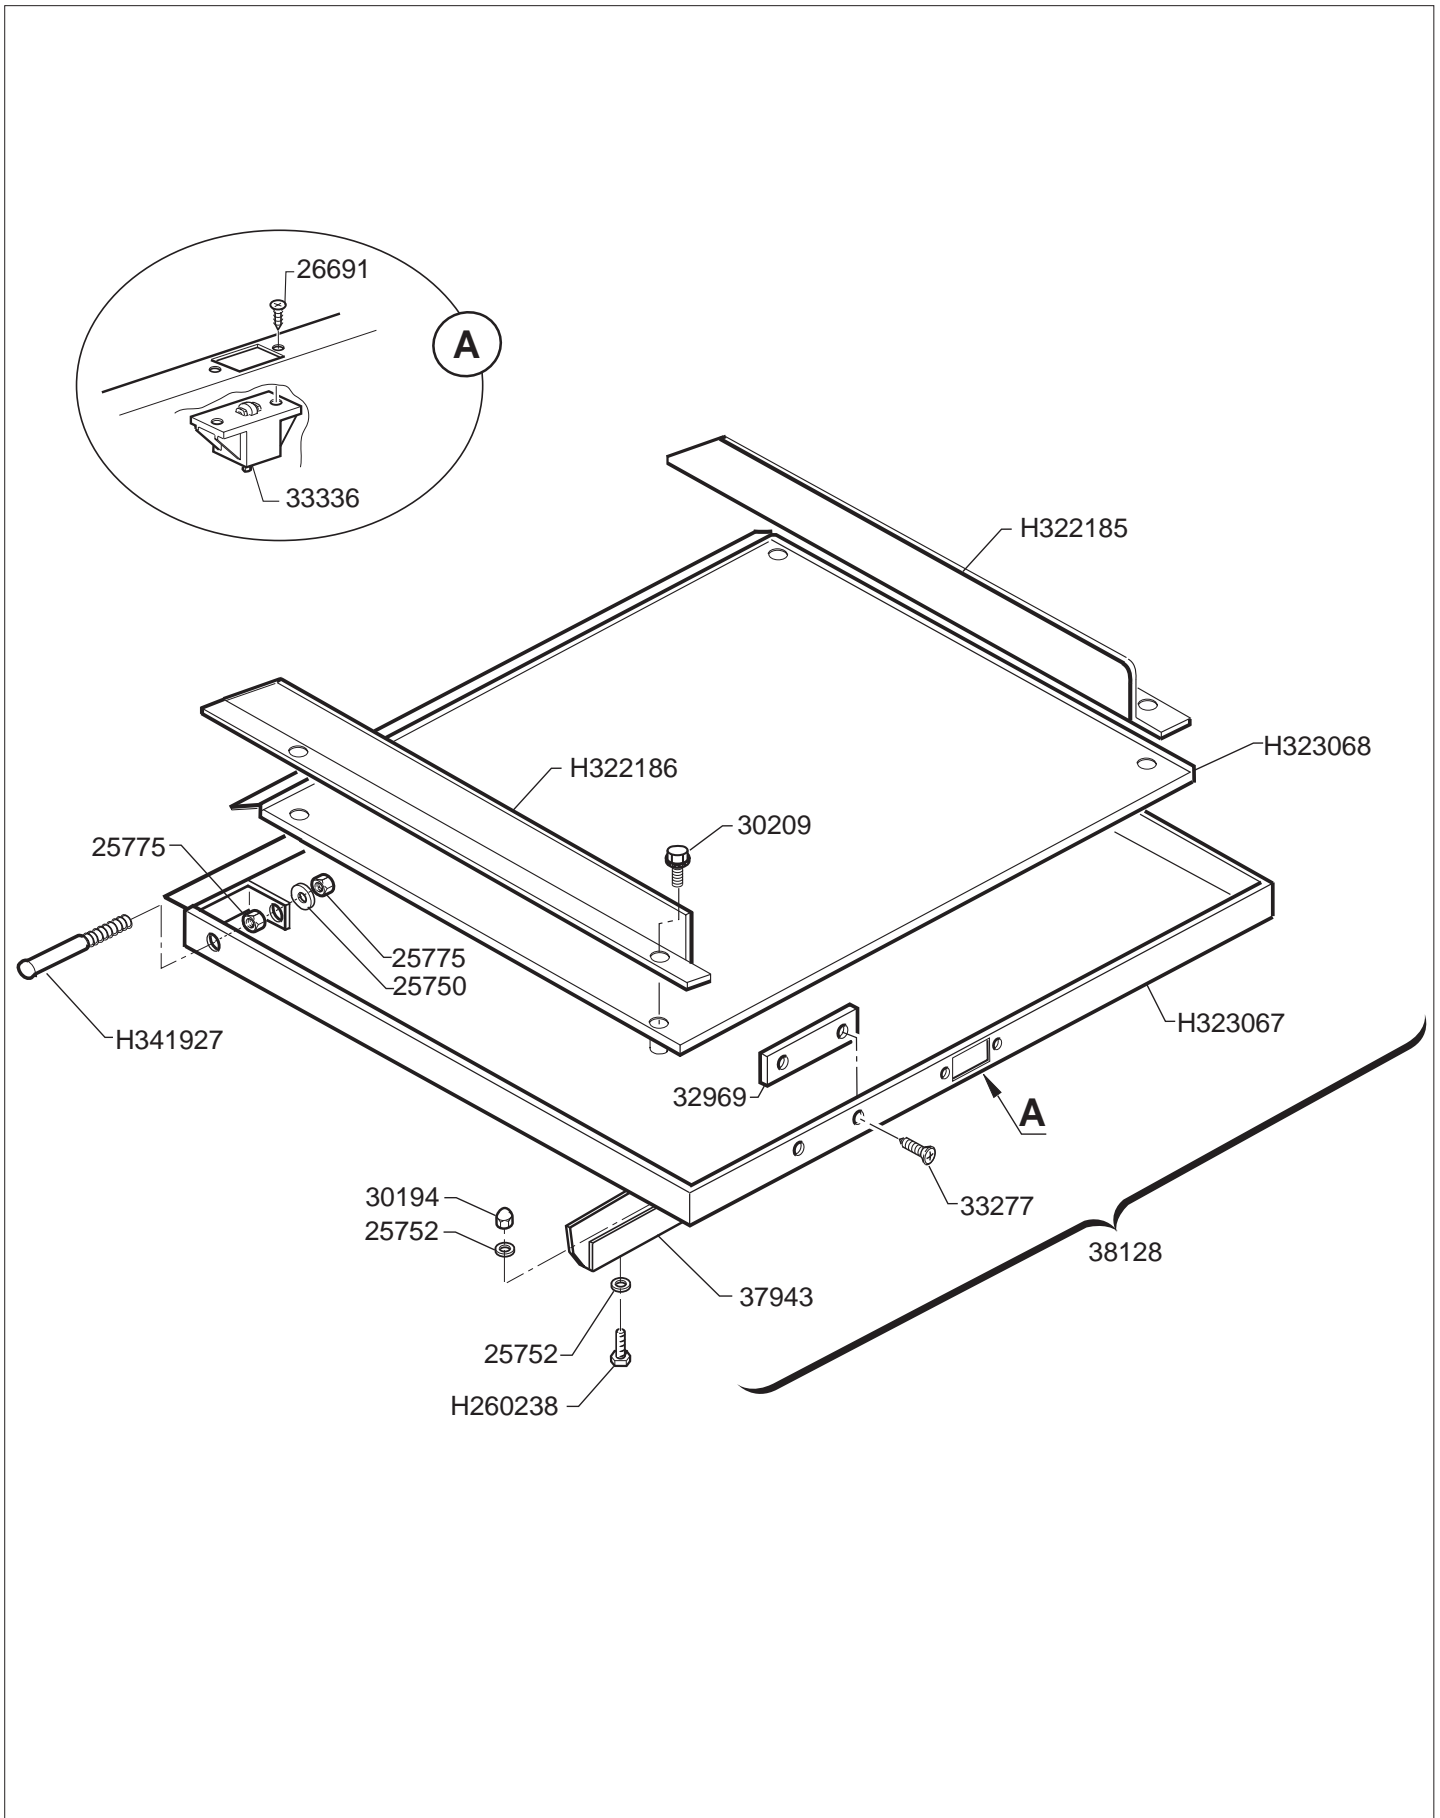

SPARE PARTS

***Espresso Dishwasher
(C35E)***

Ed. 04/2009

HOOD

FIG. 1
Espresso Dishwasher

DOOR COMPONENT

FIG. 2
Espresso Dishwasher

CONTROL BOX

FIG. 3
 Espresso Dishwasher

RINSE ASSEMBLY

FIG. 4
 Espresso Dishwasher

TANK

FIG. 5
 Espresso Dishwasher

WASH PUMP

FIG. 6
Espresso Dishwasher

DRAIN PUMP