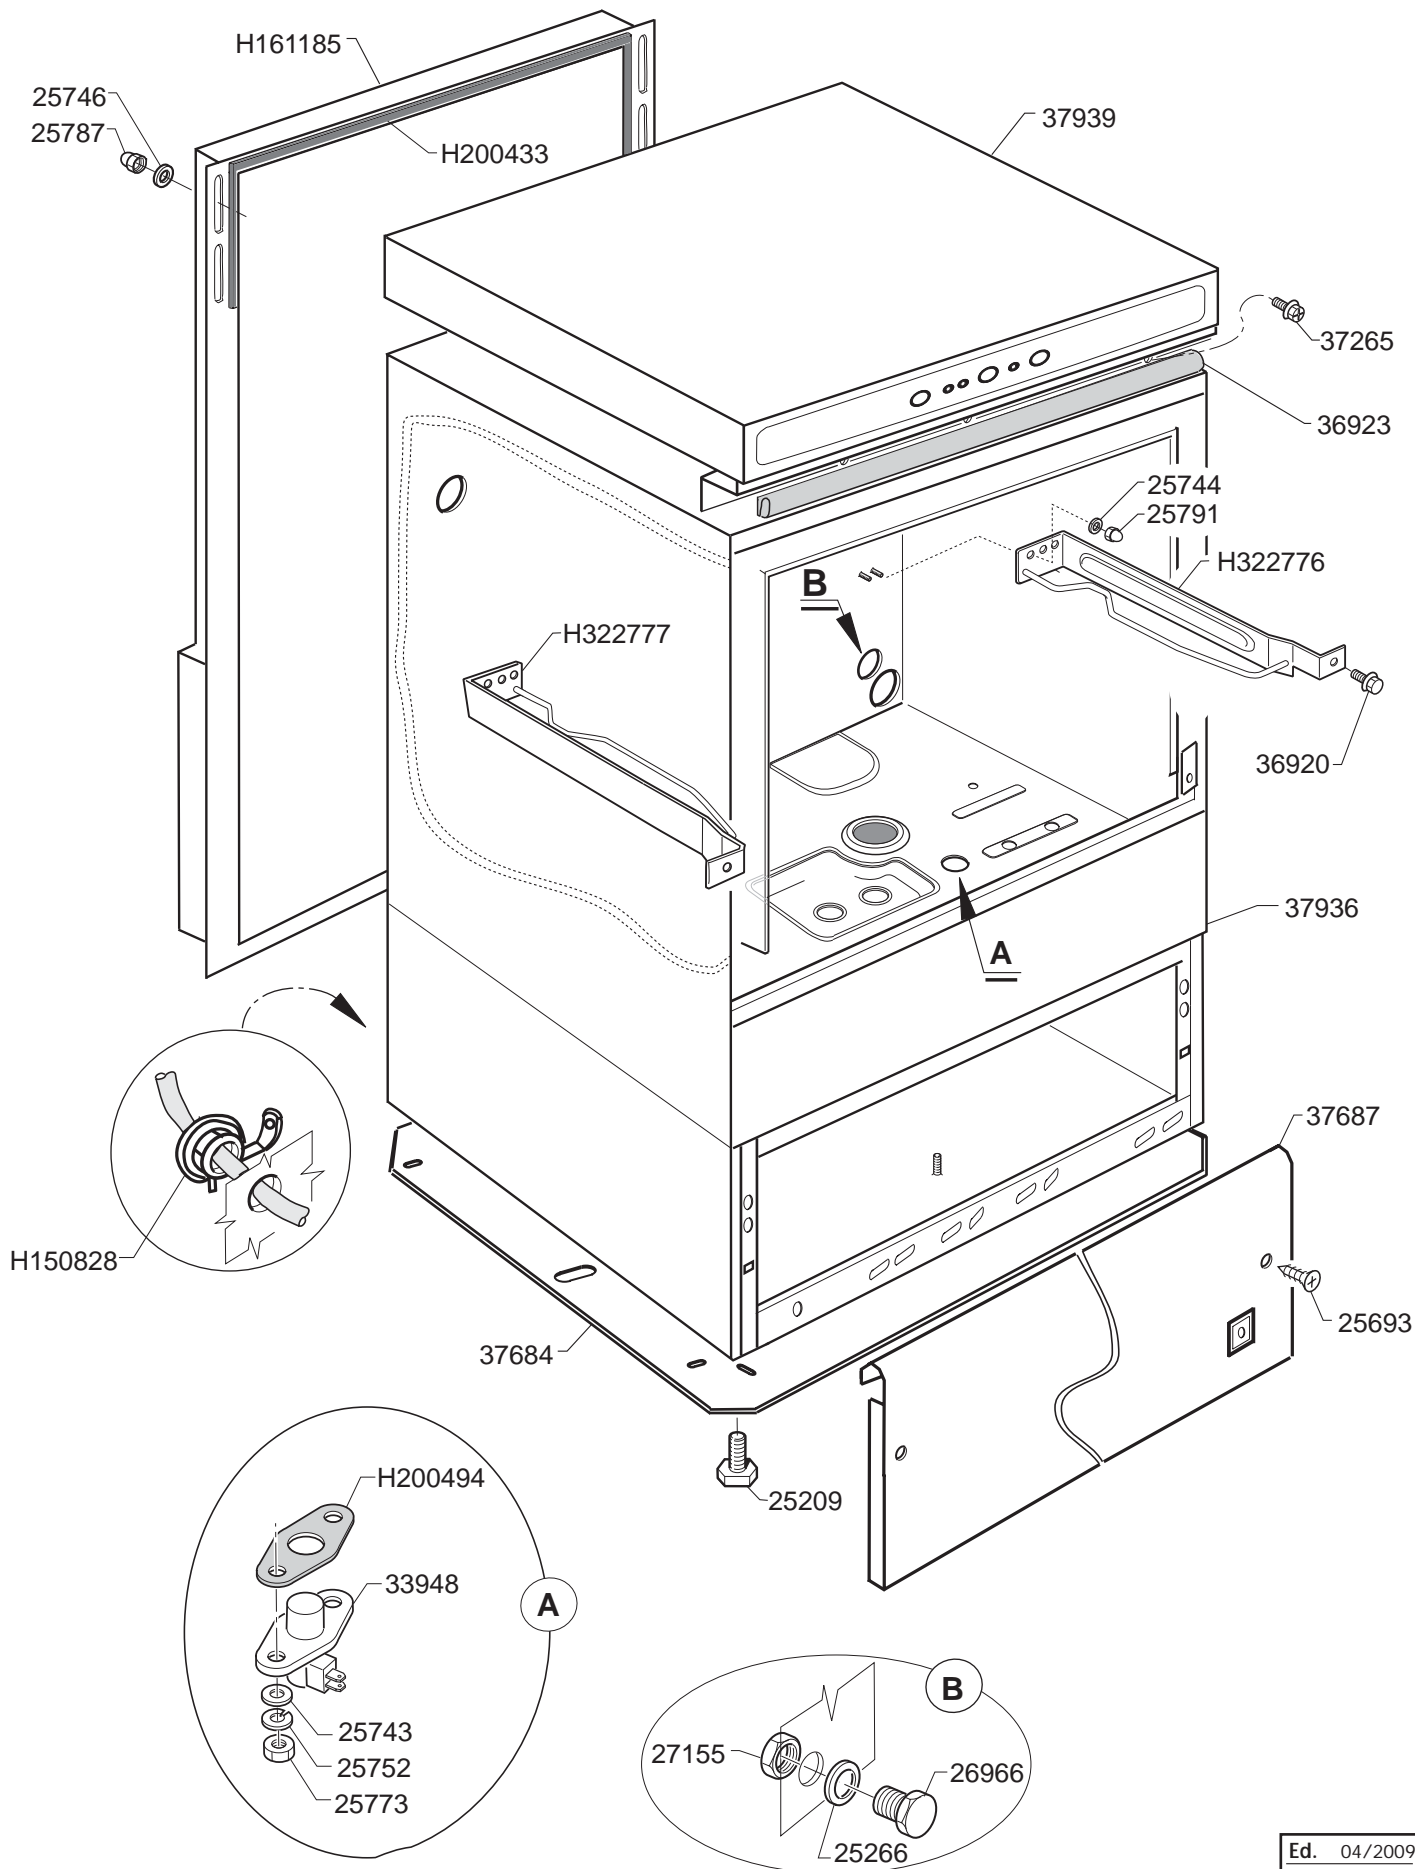

SPARE PARTS

***Espresso Dishwasher
(C35E)***

Ed. 04/2009

HOOD

FIG. 1
Espresso Dishwasher

DOOR COMPONENT

FIG. 2
Espresso Dishwasher

CONTROL BOX

FIG. 3
 Espresso Dishwasher

RINSE ASSEMBLY

FIG. 4
 Espresso Dishwasher

TANK

FIG. 5
 Espresso Dishwasher

WASH PUMP

FIG. 6
Espresso Dishwasher

DRAIN PUMP