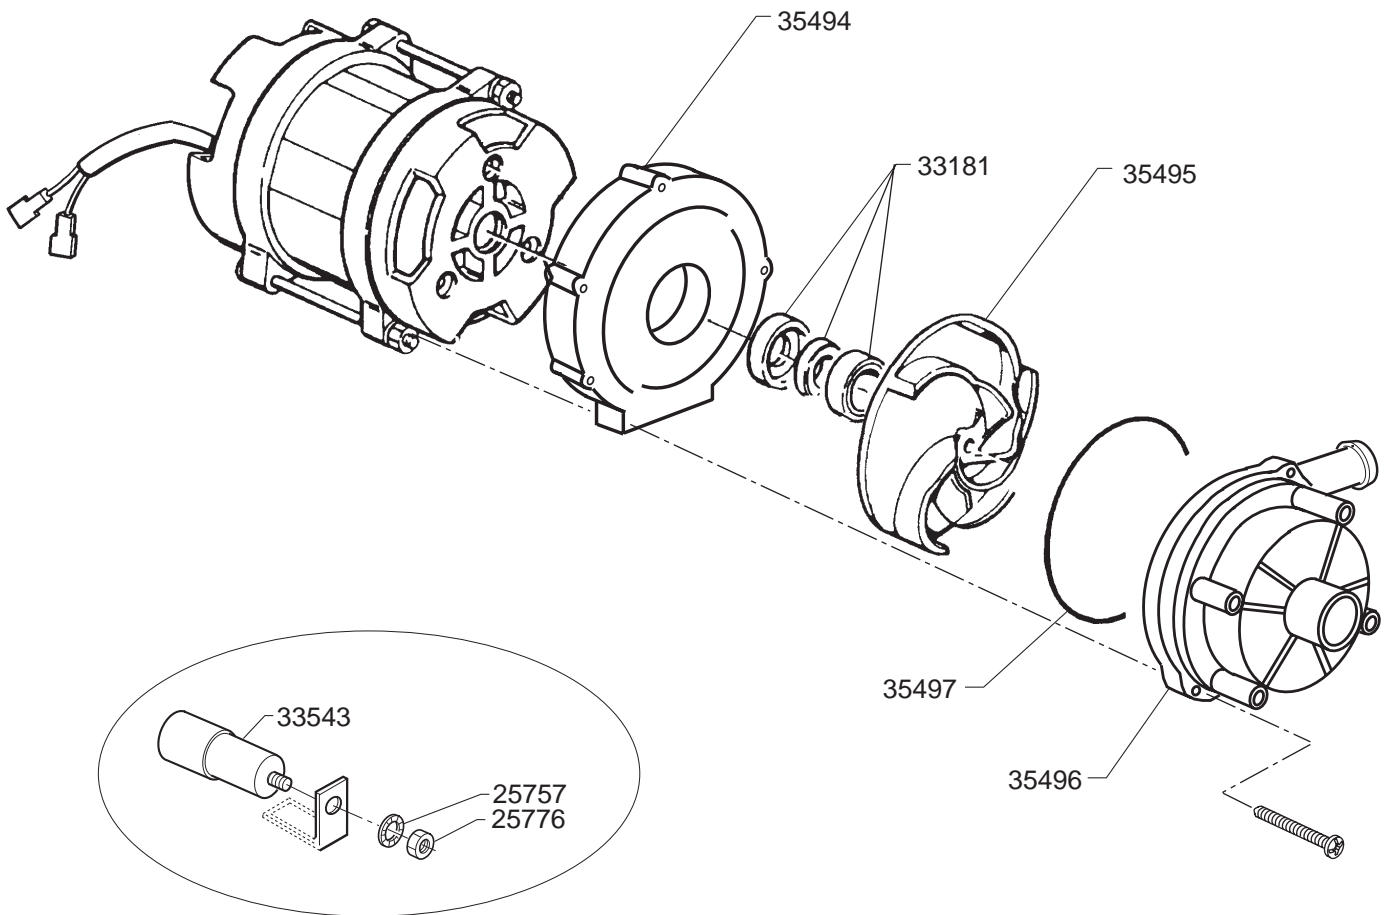

SPARE PARTS

***Espresso Dishwasher
(C35E)***

Ed. 04/2009

HOOD

FIG. 1
Espresso Dishwasher

DOOR COMPONENT

FIG. 2
Espresso Dishwasher

CONTROL BOX

FIG. 3
 Espresso Dishwasher

RINSE ASSEMBLY

FIG. 4
 Espresso Dishwasher

TANK

FIG. 5
 Espresso Dishwasher

WASH PUMP

FIG. 6
Espresso Dishwasher

DRAIN PUMP