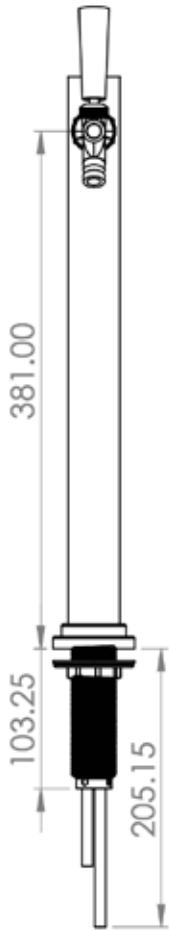

THE STICK BRACTON FONTS

OPTIONS

1
NUMBER OF TAPS

Flooded or Recirculated
COOLING METHOD

4 or 5 mm
RISER LINE SIZE

3/4" or direct tower to tap
TOWER CONNECTION