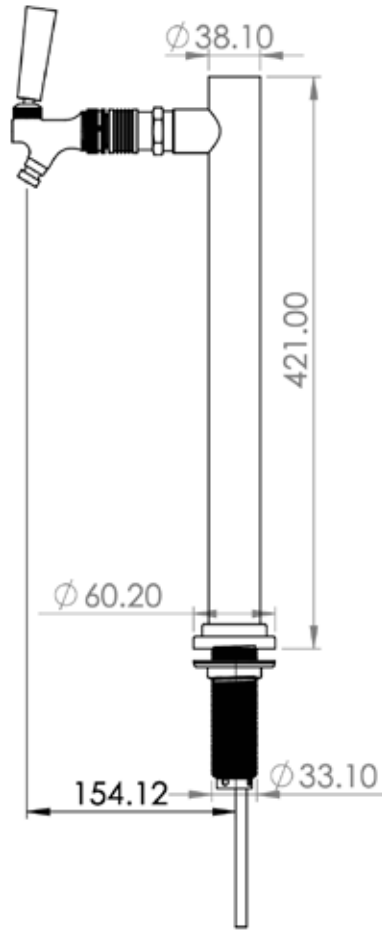

THE STICK BRACTON FONTS

OPTIONS

1
NUMBER OF TAPS

Flooded or Recirculated
COOLING METHOD

4 or 5 mm
RISER LINE SIZE

3/4" or direct tower to tap
TOWER CONNECTION